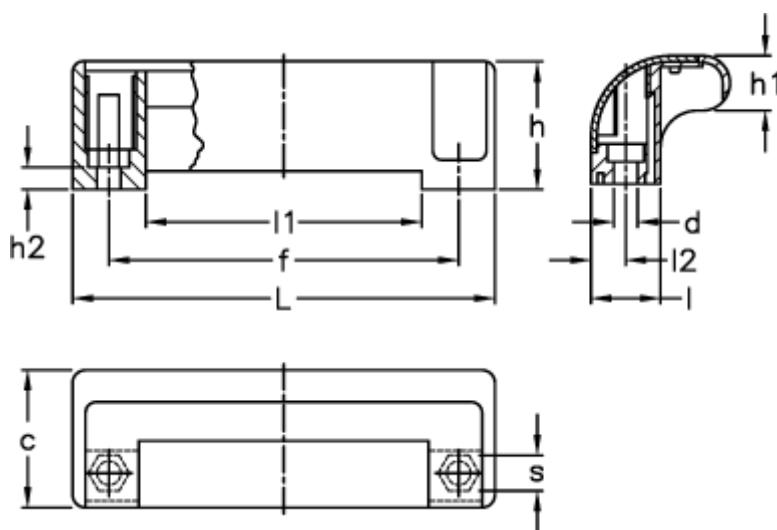

Article number: 2304138515

Description: E+G Guard safety handle
M.990/115 EH-6 Blue

Measures

c = 37.5

d = 6.5

f = 95,5 +/-0,5

h = 35

h1 = 15

h2 = 6

l = 19

L = 115

l1 = 75.5

l2 = 9.5

s = 10